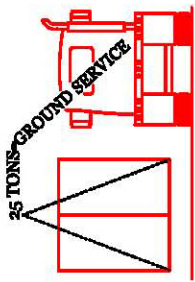

Sidelifter .Com

1-877-274-3354

Our trucks unload on the LH/Driver side only

# Positioning

Gate

Yard shown  
100ft x 120ft