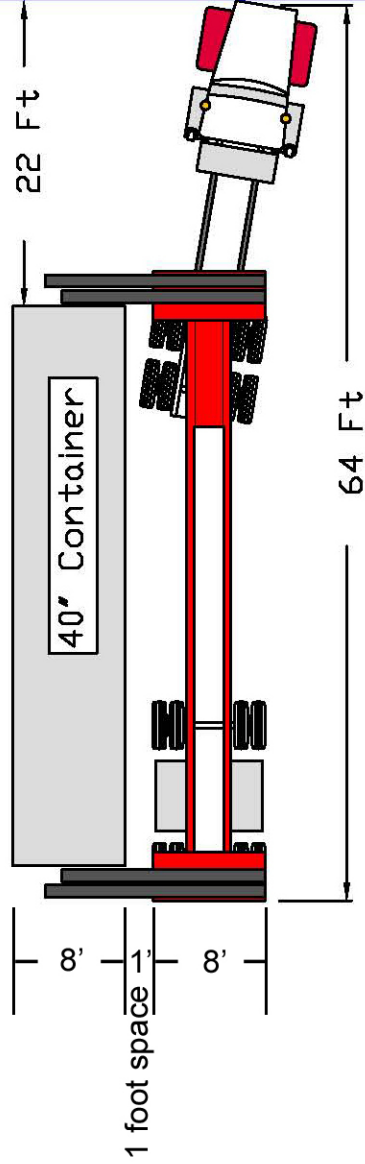

Sidelifter .Com

1-877-274-3354

Our trucks unload on the LH/Driver side only

# Positioning

Gate

Yard shown  
100ft x 120ft