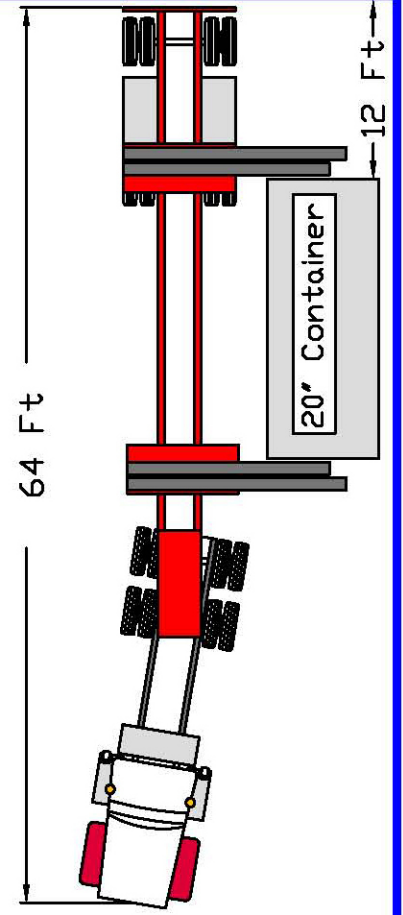

Sidelifter .Com

1-877-274-3354

Our trucks unload on the LH/Driver side only

# Positioning

Gate

Yard shown  
100ft x 120ft